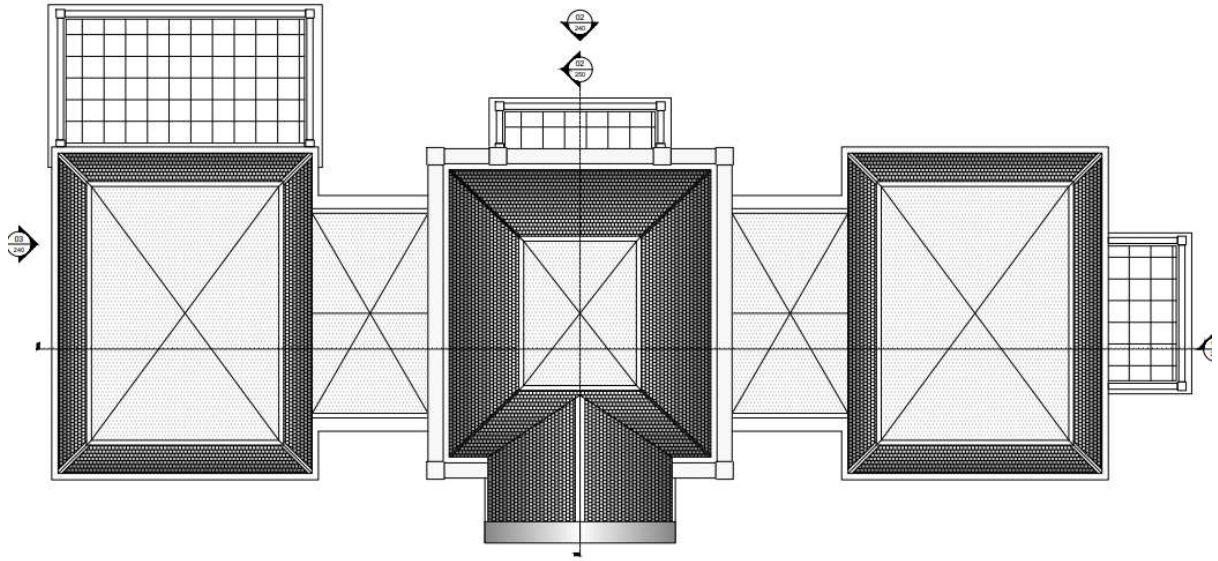

22/0587/FFU Reef House Snows Ride Windlesham Surrey GU20 6LA

Site Location Plan

Proposed Site Plan (with existing buildings overlay)

Proposed Roof Plan

Ancillary building front, rear and side elevations

Ancillary Building Floor Plans

Entrance to site

Front of grounds

Ancillary Building to the right

Ancillary building front elevation

Rear elevation