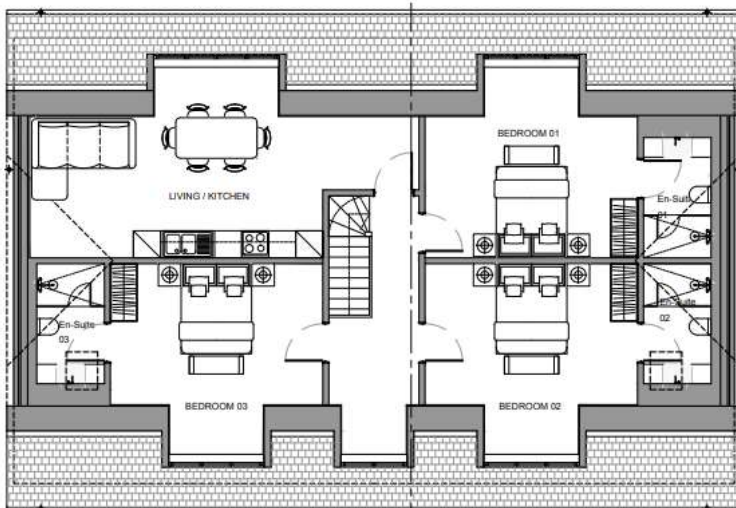

22/0587/FFU Reef House Snows Ride Windlesham Surrey GU20 6LA

Site Location Plan

Proposed Site Plan (with existing buildings overlay)

Proposed Roof Plan

Ancillary building front, rear and side elevations

Ancillary Building Floor Plans

Entrance to site

Front of grounds

Ancillary Building to the right

Ancillary building front elevation

Rear elevation