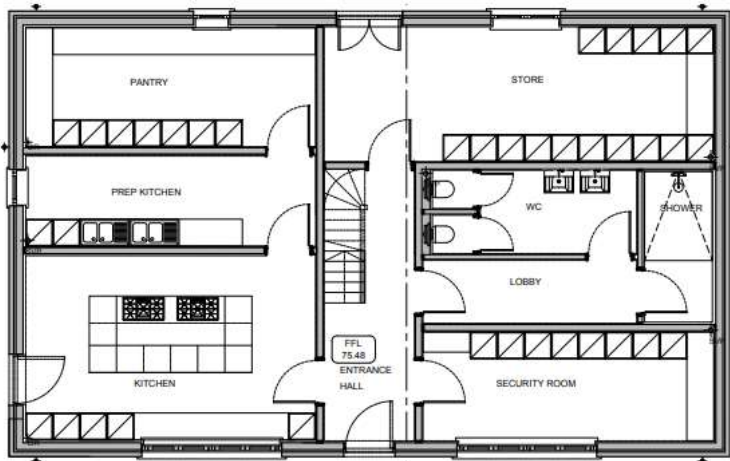

22/0587/FFU Reef House Snows Ride Windlesham Surrey GU20 6LA

Site Location Plan

Proposed Site Plan (with existing buildings overlay)

Proposed Roof Plan

Ancillary building front, rear and side elevations

Ancillary Building Floor Plans

Entrance to site

Front of grounds

Ancillary Building to the right

Ancillary building front elevation

Rear elevation