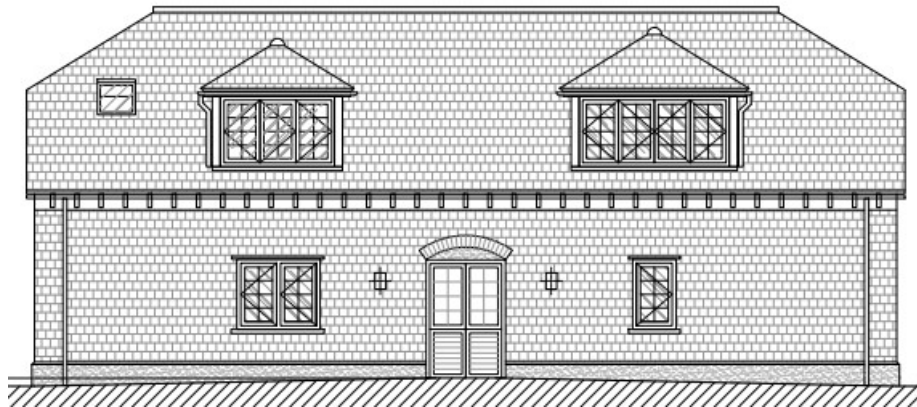

22/0587/FFU Reef House Snows Ride Windlesham Surrey GU20 6LA

Site Location Plan

Proposed Site Plan (with existing buildings overlay)

Proposed Roof Plan

Ancillary building front, rear and side elevations

Ancillary Building Floor Plans

Entrance to site

Front of grounds

Ancillary Building to the right

Ancillary building front elevation

Rear elevation