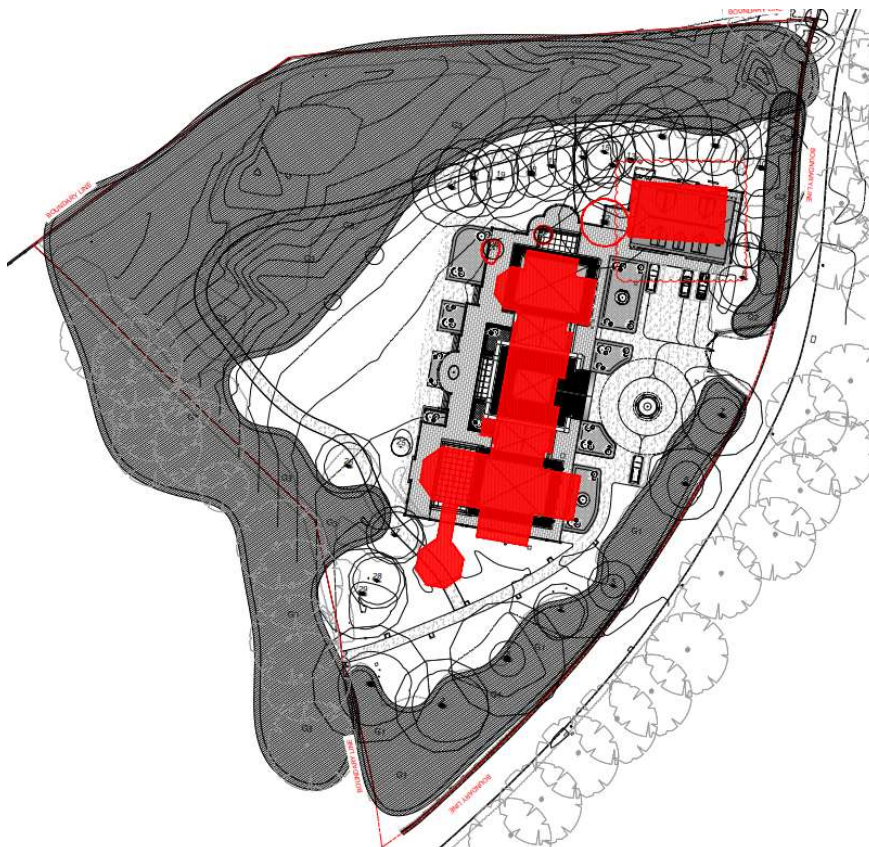

22/0587/FFU Reef House Snows Ride Windlesham Surrey GU20 6LA

Site Location Plan

Proposed Site Plan (with existing buildings overlay)

Proposed Roof Plan

Ancillary building front, rear and side elevations

Ancillary Building Floor Plans

Entrance to site

Front of grounds

Ancillary Building to the right

Ancillary building front elevation

Rear elevation