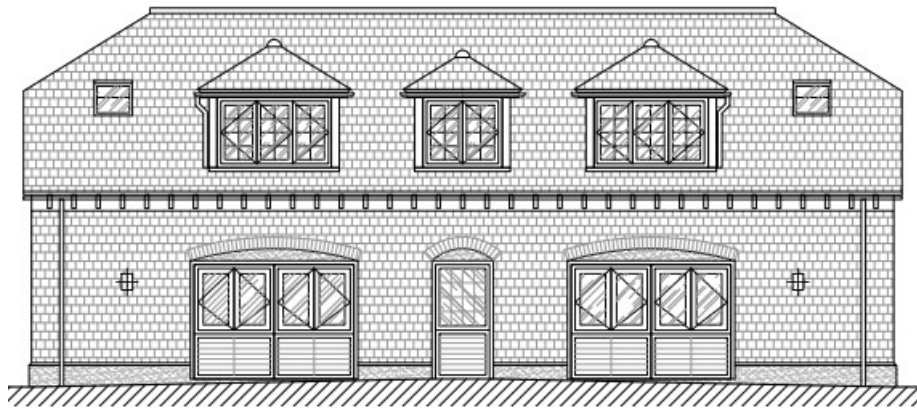

22/0587/FFU Reef House Snows Ride Windlesham Surrey GU20 6LA

Site Location Plan

Proposed Site Plan (with existing buildings overlay)

Proposed Roof Plan

Ancillary building front, rear and side elevations

Ancillary Building Floor Plans

Entrance to site

Front of grounds

Ancillary Building to the right

Ancillary building front elevation

Rear elevation