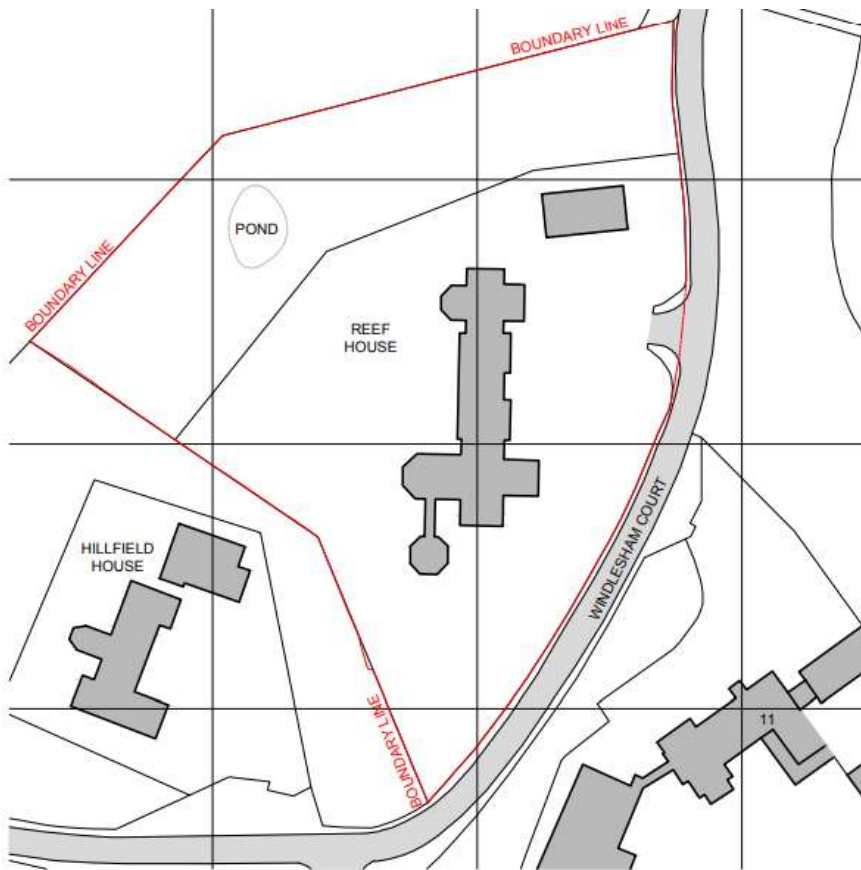

22/0587/FFU Reef House Snows Ride Windlesham Surrey GU20 6LA

Site Location Plan

Proposed Site Plan (with existing buildings overlay)

Proposed Roof Plan

Ancillary building front, rear and side elevations

Ancillary Building Floor Plans

Entrance to site

Front of grounds

Ancillary Building to the right

Ancillary building front elevation

Rear elevation